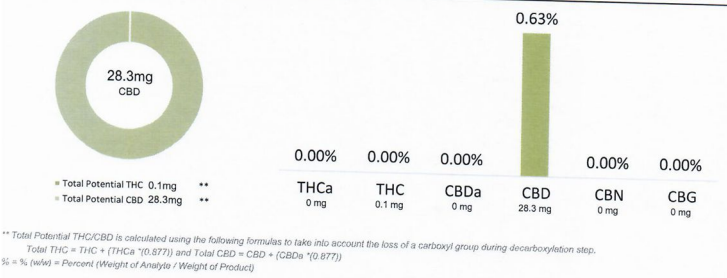

CANNABINOID PROFILE

	Authorization	Date
Tested by:	Maria Navarro, Fulfillment Technician	2/1/19
Package by:	Scott Slaydon, Shipping Coordinator	2/1/19

www.earthcbd.com | 231 Chambers Bridge Rd, Brick, New Jersey, 08723